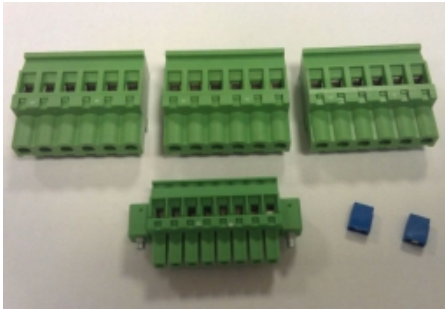

## CONTROL UNIT CONNECTOR KIT MK7, INCL.:

Model: 53569-K004

### Description

Control Unit Connector Kit - Mk7