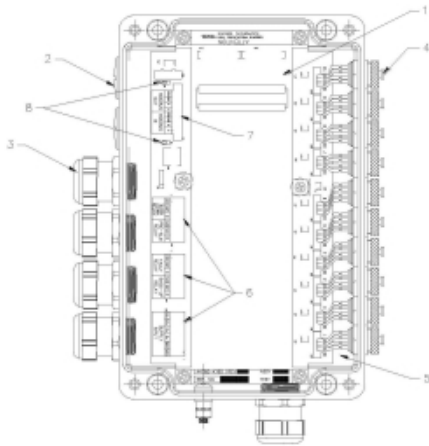

## CONTROL UNIT CONNECTOR KIT MK7, INCL.:

Model: 53569-K004

### Description

Control Unit Connector Kit - Mk7