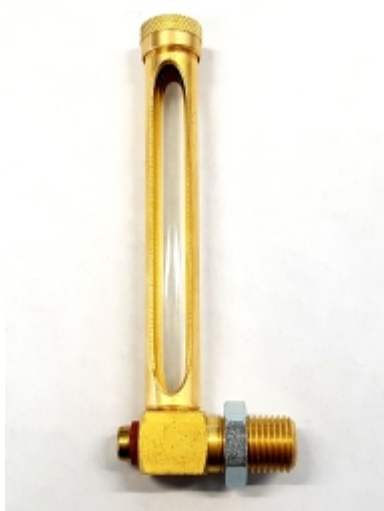

BRASS RIGHT ANGLE OIL LEVEL INDICATOR TYPE 222 - 150 X 1/2 BSP

Model: 20026

Description

- with cleaning screw
- sight glass made of natural glass
- square bottom with locknut
- according to DIN 3018

Technical data

Connection	G1/2"
Height	150 mm

Smeertechniek Rotterdam

Cairostraat 74
3047 BC Rotterdam

T 010 - 466 62 55

F 010 - 466 66 55

E info@smeertechniek.nl

W www.smeertechniek.nl

Scan the QR code to
order this product