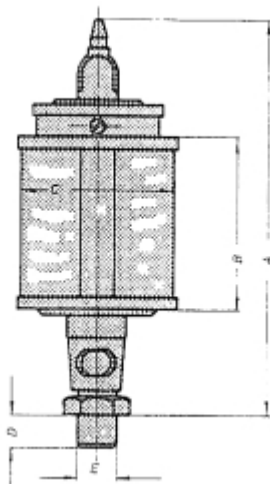

MANUALLY OPERATED OIL DROPPER UNI-50 NATURAL GLASS

Model: 1704 2102

Description

Drip feed lubricator model UNI of pickled brass, with metering spindle for exact drip dosing. Instantaneous shutting-off, large replenishing bowl with dust guard cover – cylinder glass of plexiglas or natural glass – easy visual checking of the dripping.

Type :	Draad E (BSP):		A :	B :	C :	D :	Inh. ml. :
UNI 25	1/8	1/4	72	28	25	8	10
UNI 30	1/8	1/4	77	30	30	8	20
UNI 40	1/8	1/4	100	40	40	10	36
UNI 50	1/4	3/8	110	50	50	12	84
UNI 60	1/4	3/8	120	60	60	12	140
UNI 60 x 80	1/4	3/8	140	80	60	12	200
UNI 80 x 100	1/2	3/4	160	100	80	16	500
UNI 100 x 100	1/2	3/4	185	100	100	16	750
UNI 100 x 120	1/2	3/4	195	120	100	16	1000
UNI 130 x 150	1/2	3/4	240	150	130	16	2000
UNI 150 x 180	1/2	3/4	270	180	150	16	3000