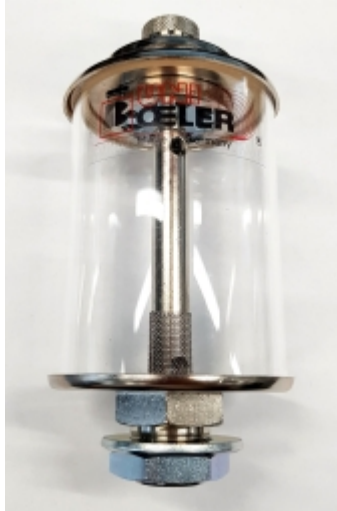

OIL RESERVOIR TYPE OBH-1000 PLEXIGLASS, 1/2 BSP MALE

Model: 0809 1104 0

Description

Previously article number 08 009 01 02.

Volume	: 1000 ml
Material	: plastic
(A)	: 148 mm
(B)	: 120 mm
(C)	: 100 mm
(D)	: 14 mm
Connection (E)	: G1/2