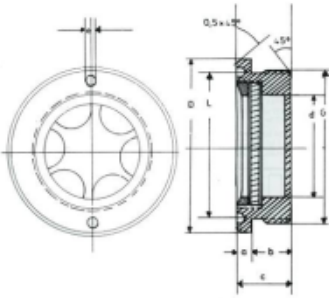

BRASS OIL LEVEL WINDOW TYPE 240/TH - 1 BSP

Model: 20385

Description

Brass oil eyes with a round body and natural glass

Properties:

- Brass oil level eyes with a round body
- Viewing window installed from the front made of natural glass
- Housing and reflector in one piece
- based on DIN 31691 / B
- Heat resistant up to 120 °C
- Seal included

Dimensions:

- D - 38 mm
- d - 22.1 mm
- L - 33 mm
- a - 4.5 mm
- b - 9 mm
- c - 13.5 mm
- e - 2.6 mm

Max. Pressure 4 bar

General data

Weight (kg) 0.208

Technical data

Connection G 1

Smeertechnik Rotterdam