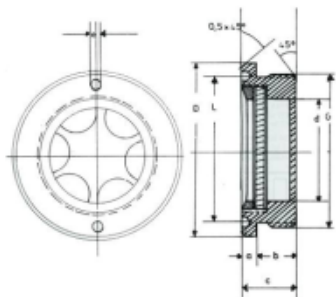

BRASS OIL LEVEL WINDOW TYPE 240/TH - 1 BSP

Model: 20385

Description

Brass oil eyes with a round body and natural glass

Properties:

- Brass oil level eyes with a round body
- Viewing window installed from the front made of natural glass
- Housing and reflector in one piece
- based on DIN 31691 / B
- Heat resistant up to 120 °C
- Seal included

Dimensions:

- D - 38 mm
- d - 22.1 mm
- L - 33 mm
- a - 4.5 mm
- b - 9 mm
- c - 13.5 mm
- e - 2.6 mm

Max. Pressure 4 bar

General data

Weight (kg) 0.208

Technical data

Connection G 1

Smeertechniek Rotterdam