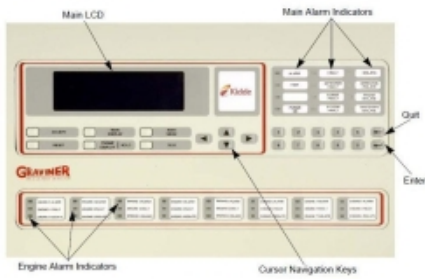

## CONTROL UNIT - MK6 (BULKHEAD MOUNT)

Model: 53836-K170