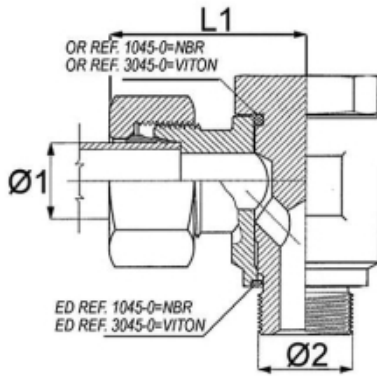

## BANJOKOPPELING Ø10 X 3/8 BSP S

Model: 1045-0-10SR

### Description

Banjokoppeling Ø10 x 3/8 BSP S