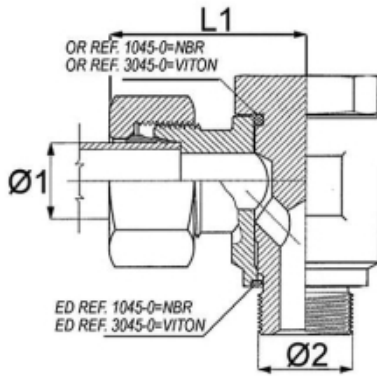

## BANJOKOPPELING Ø10 X 3/8 BSP S

Model: 1045-0-10SR

### Description

Banjokoppeling  $\varnothing 10 \times 3/8$  BSP S