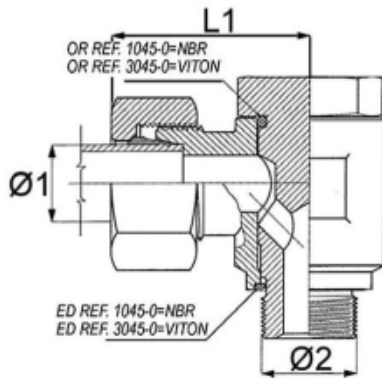

## BANJOKOPPELING Ø 8 X 1/8 BSP LL

Model: 1045-0-08LLR

### Omschrijving

Banjokoppeling Ø 8 x 1/8 BSP LL