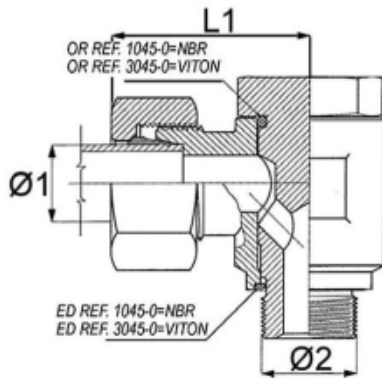

## BANJOKOPPELING Ø 8 X 1/8 BSP LL

Model: 1045-0-08LLR

### Description

Banjokoppeling Ø 8 x 1/8 BSP LL