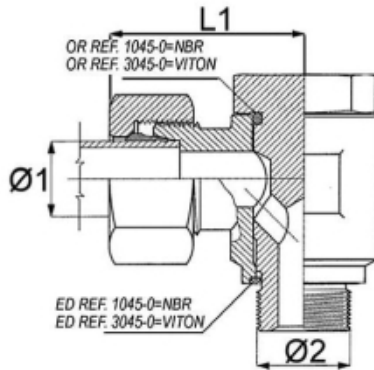

## BANJOKOPPELING Ø 6 X 1/8 BSP

Model: 1045-0-06LR

### Description

Banjokoppeling Ø 6 x 1/8 BSP