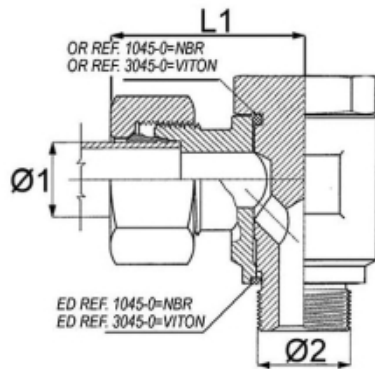

## BANJOKOPPELING Ø 4 X 1/8 BSP LL

Model: 1045-0-04LLR

### Description

Banjokoppeling Ø 4 x 1/8 BSP LL